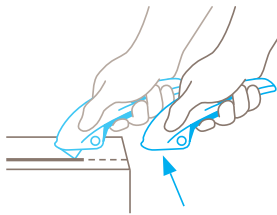

**Robust ergonomic handle
(incl. soft grip)**
for the toughest challenges

Safety lock
for locking and unlocking
the lever

Only 9 mm cutting depth
to protect the packed goods

Blade change button
for particularly simple
and safe blade change
(incl. magnet)

4-cutting edge blade
for a particularly long
period of use

Smooth-running lever
for right and left handers

THE SAFER WAY TO CUT.

martor

MARTOR SAFETY KNIFE SECUPRO MARTEGO

SAFETY TECHNOLOGY

SECUPRO
= very high safety

Fully automatic blade retraction

The fully automatic blade retraction of the SECUPRO MARTEGO guarantees a very high degree of safety from cut injuries. The blade withdraws into the handle immediately after leaving the material being cut. Even when the lever is still being squeezed.